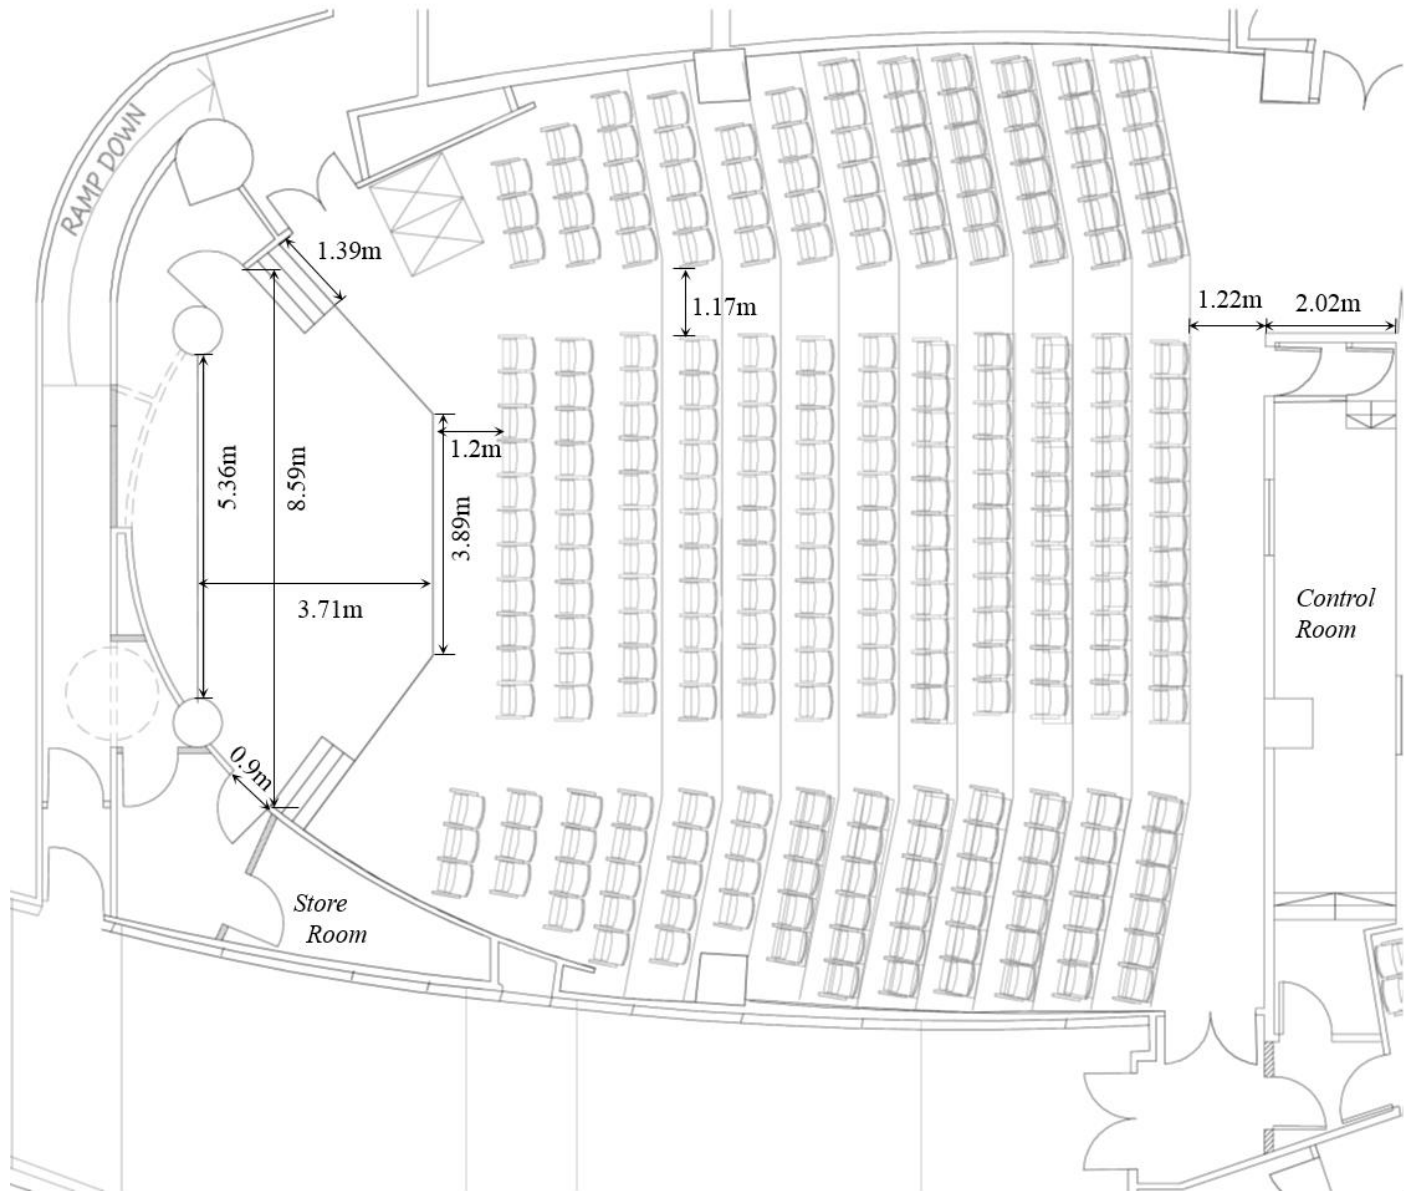

**Hong Kong Academy of Medicine
Jockey Club Building
Pao Yue Kong Auditorium (Ground Floor)**

**Hong Kong Academy of Medicine
Jockey Club Building
Lim Por Yen Lecture Theatre (Ground Floor)**

**Hong Kong Academy of Medicine
Jockey Club Building
Run Run Shaw Hall (First Floor)**

Hong Kong Academy of Medicine
 Jockey Club Building
 Exhibition Hall (Ground Floor)

-  Power Socket
-  Television Socket
-  Telephone Socket
-  Toilet
-  Window

Wong Chuk Hang Road

Hong Kong Academy of Medicine
 Jockey Club Building
 Foyer (First Floor)

-  Power Socket
-  Television Socket
-  Telephone Socket
-  Toilet
-  Window

Wong Chuk Hang Road

**Hong Kong Academy of Medicine
Jockey Club Building
(Second Floor)**

**Hong Kong Academy of Medicine
Jockey Club Building
Academy Lounge (Third Floor)**

**Hong Kong Academy of Medicine
Jockey Club Building
Room 501-513 (Fifth Floor)**

**Hong Kong Academy of Medicine
Jockey Club Building
Meeting Room 903/4 (Ninth Floor)**

1:100

- Power Socket
- Television Socket
- Telephone Socket
- Toilet
- Window