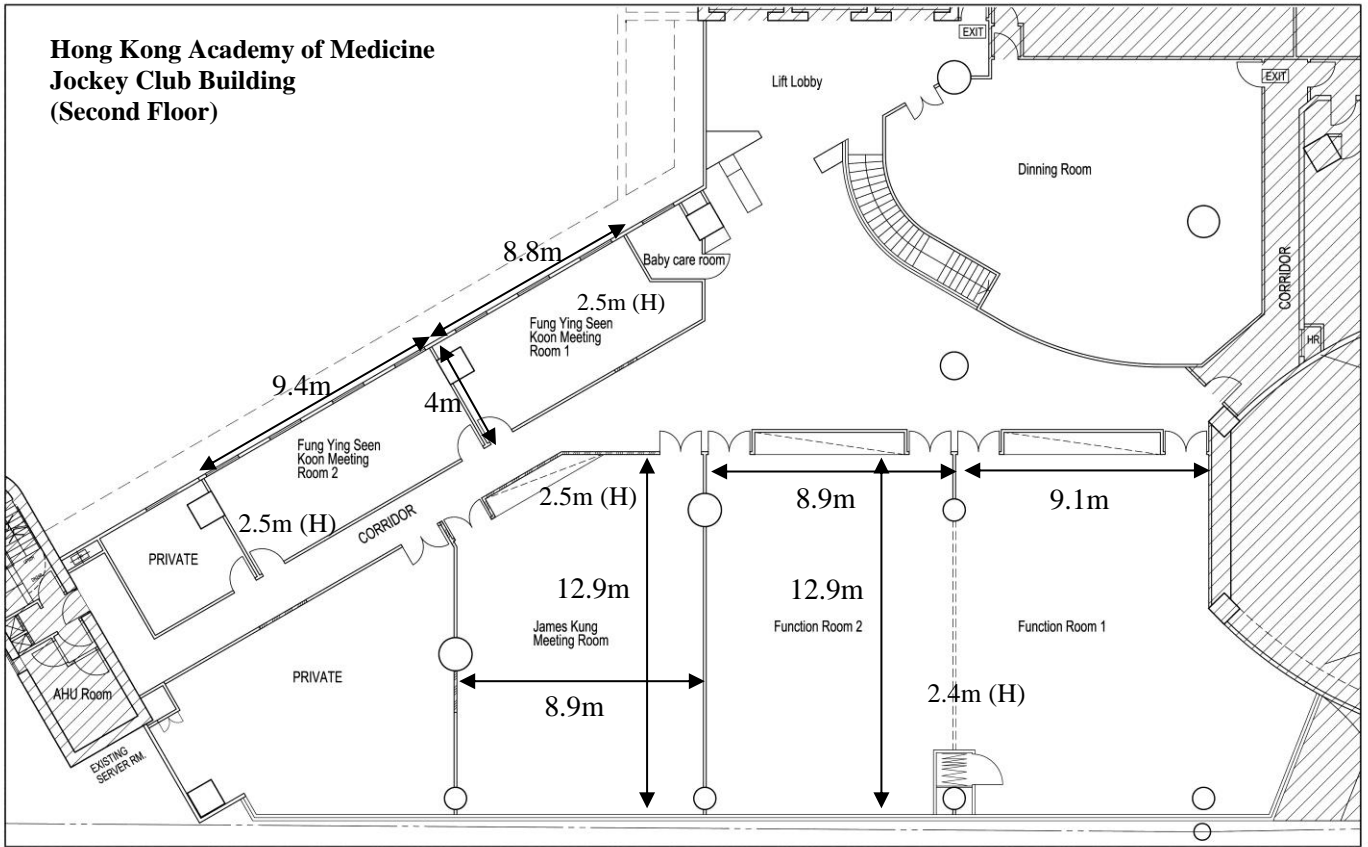

**Hong Kong Academy of Medicine
Jockey Club Building
Pao Yue Kong Auditorium (Ground Floor)**

**Hong Kong Academy of Medicine
Jockey Club Building
Lim Por Yen Lecture Theatre (Ground Floor)**

**Hong Kong Academy of Medicine
Jockey Club Building
Run Run Shaw Hall (First Floor)**

Hong Kong Academy of Medicine
 Jockey Club Building
 Exhibition Hall (Ground Floor)

-  Power Socket
-  Television Socket
-  Telephone Socket
-  Toilet
-  Window

Wong Chuk Hang Road

Hong Kong Academy of Medicine
 Jockey Club Building
 Foyer (First Floor)

-  Power Socket
-  Television Socket
-  Telephone Socket
-  Toilet
-  Window

Wong Chuk Hang Road

**Hong Kong Academy of Medicine
Jockey Club Building
(Second Floor)**

**Hong Kong Academy of Medicine
Jockey Club Building
Academy Lounge (Third Floor)**

**Hong Kong Academy of Medicine
Jockey Club Building
Room 501-513 (Fifth Floor)**

**Hong Kong Academy of Medicine
Jockey Club Building
Meeting Room 903/4 (Ninth Floor)**

1:100

- Power Socket
- Television Socket
- Telephone Socket
- Toilet
- Window