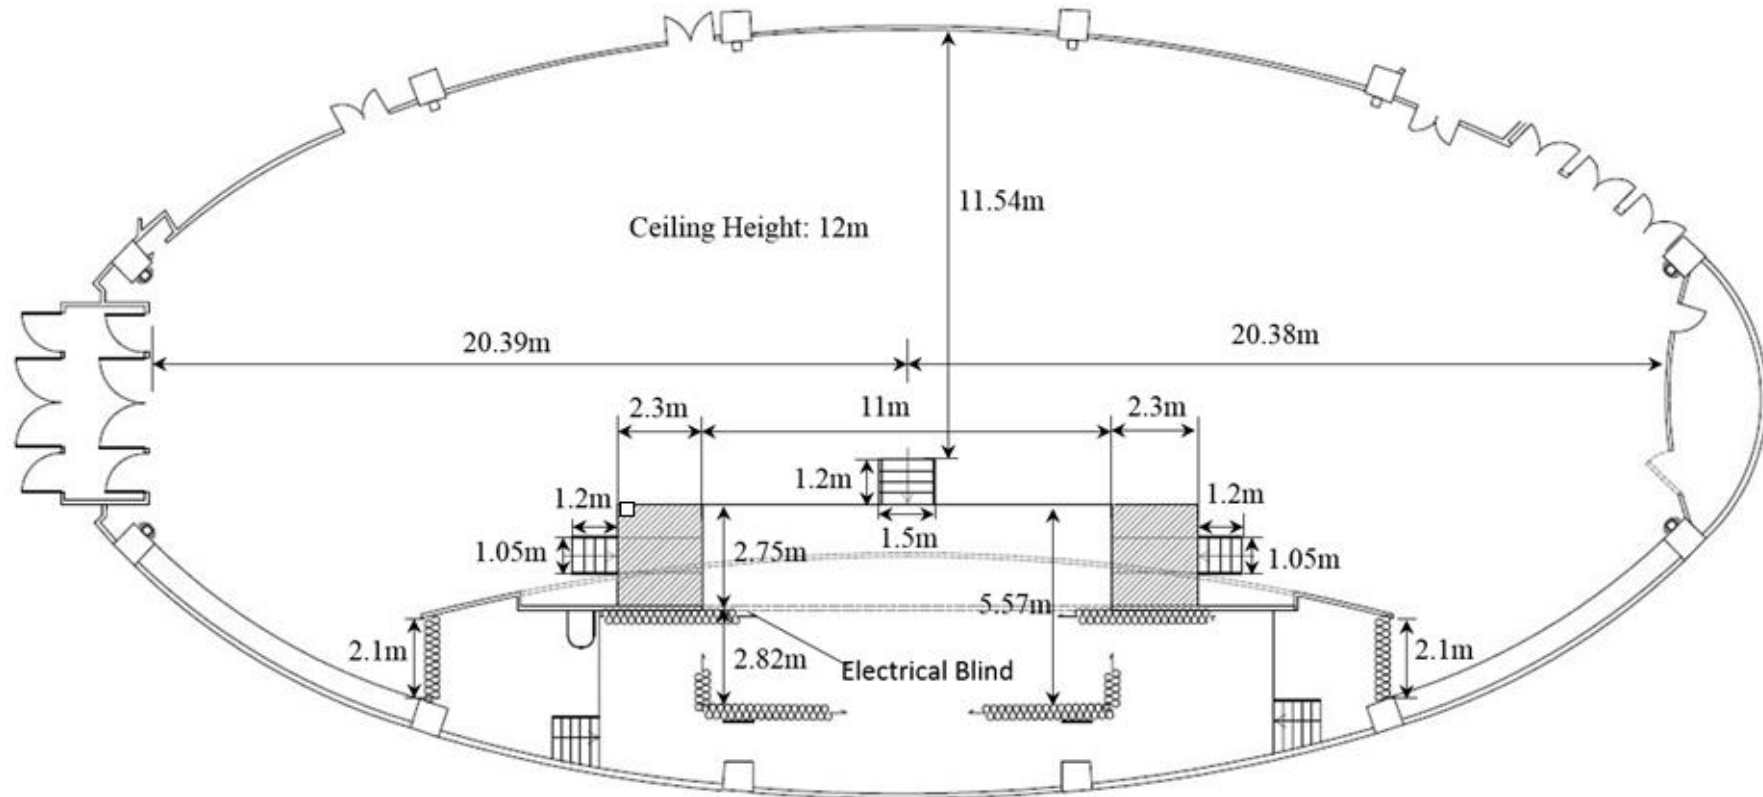

**Hong Kong Academy of Medicine
Jockey Club Building
Pao Yue Kong Auditorium (Ground Floor)**

**Hong Kong Academy of Medicine
Jockey Club Building
Lim Por Yen Lecture Theatre (Ground Floor)**

**Hong Kong Academy of Medicine
Jockey Club Building
Run Run Shaw Hall (First Floor)**

Hong Kong Academy of Medicine
 Jockey Club Building
 Exhibition Hall (Ground Floor)

-  Power Socket
-  Television Socket
-  Telephone Socket
-  Toilet
-  Window

Wong Chuk Hang Road

Hong Kong Academy of Medicine
 Jockey Club Building
 Foyer (First Floor)

-  Power Socket
-  Television Socket
-  Telephone Socket
-  Toilet
-  Window

Wong Chuk Hang Road

**Hong Kong Academy of Medicine
Jockey Club Building
(Second Floor)**

**Hong Kong Academy of Medicine
Jockey Club Building
Academy Lounge (Third Floor)**

**Hong Kong Academy of Medicine
Jockey Club Building
Room 501-513 (Fifth Floor)**

**Hong Kong Academy of Medicine
Jockey Club Building
Meeting Room 903/4 (Ninth Floor)**

1:100

- Power Socket
- Television Socket
- Telephone Socket
- Toilet
- Window