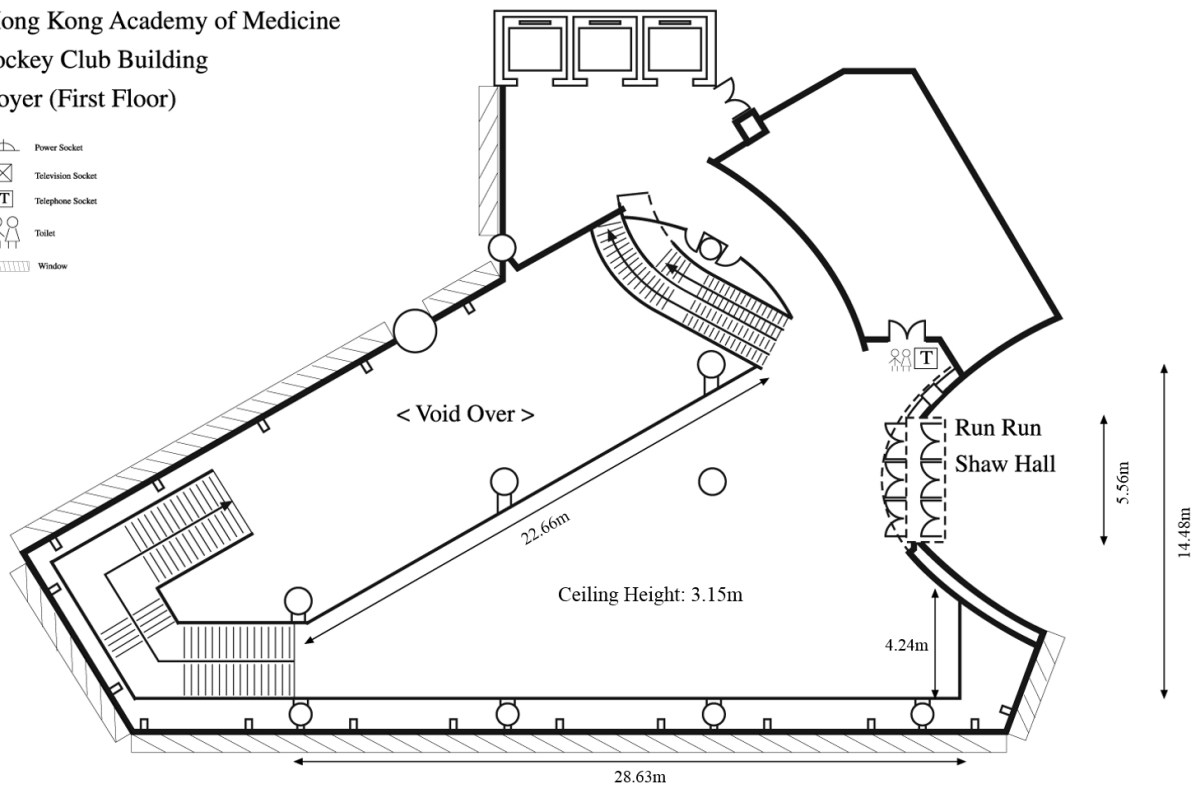

**Hong Kong Academy of Medicine
Jockey Club Building
Pao Yue Kong Auditorium (Ground Floor)**

**Hong Kong Academy of Medicine
Jockey Club Building
Lim Por Yen Lecture Theatre (Ground Floor)**

**Hong Kong Academy of Medicine
Jockey Club Building
Run Run Shaw Hall (First Floor)**

Hong Kong Academy of Medicine
 Jockey Club Building
 Exhibition Hall (Ground Floor)

-  Power Socket
-  Television Socket
-  Telephone Socket
-  Toilet
-  Window

Wong Chuk Hang Road

Hong Kong Academy of Medicine
 Jockey Club Building
 Foyer (First Floor)

-  Power Socket
-  Television Socket
-  Telephone Socket
-  Toilet
-  Window

Wong Chuk Hang Road

**Hong Kong Academy of Medicine
Jockey Club Building
(Second Floor)**

**Hong Kong Academy of Medicine
Jockey Club Building
Academy Lounge (Third Floor)**

**Hong Kong Academy of Medicine
Jockey Club Building
Room 501-513 (Fifth Floor)**

**Hong Kong Academy of Medicine
Jockey Club Building
Meeting Room 903/4 (Ninth Floor)**

1:100

- Power Socket
- Television Socket
- Telephone Socket
- Toilet
- Window