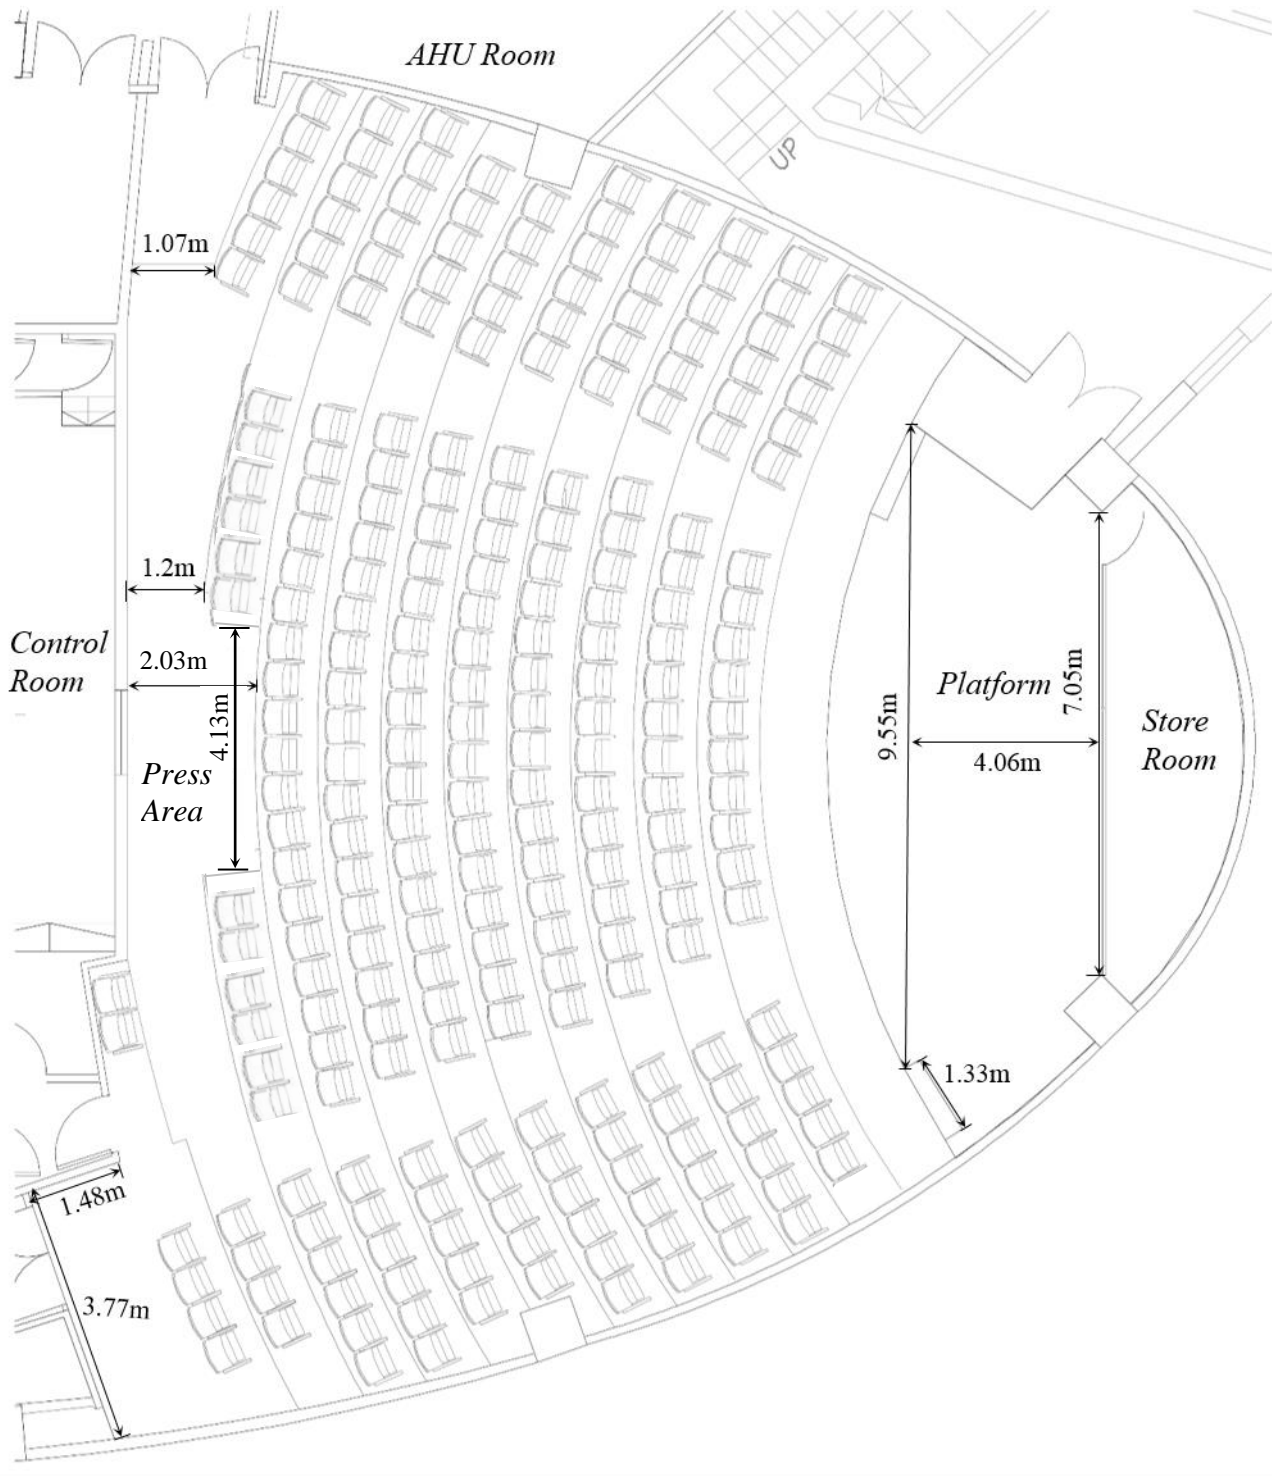

**Hong Kong Academy of Medicine
Jockey Club Building
Pao Yue Kong Auditorium (Ground Floor)**

**Hong Kong Academy of Medicine
Jockey Club Building
Lim Por Yen Lecture Theatre (Ground Floor)**

**Hong Kong Academy of Medicine
Jockey Club Building
Run Run Shaw Hall (First Floor)**

Hong Kong Academy of Medicine
 Jockey Club Building
 Exhibition Hall (Ground Floor)

-  Power Socket
-  Television Socket
-  Telephone Socket
-  Toilet
-  Window

Wong Chuk Hang Road

Hong Kong Academy of Medicine
 Jockey Club Building
 Foyer (First Floor)

-  Power Socket
-  Television Socket
-  Telephone Socket
-  Toilet
-  Window

Wong Chuk Hang Road

**Hong Kong Academy of Medicine
Jockey Club Building
(Second Floor)**

**Hong Kong Academy of Medicine
Jockey Club Building
Academy Lounge (Third Floor)**

**Hong Kong Academy of Medicine
Jockey Club Building
Room 501-513 (Fifth Floor)**

**Hong Kong Academy of Medicine
Jockey Club Building
Meeting Room 903/4 (Ninth Floor)**

1:100

- Power Socket
- Television Socket
- Telephone Socket
- Toilet
- Window