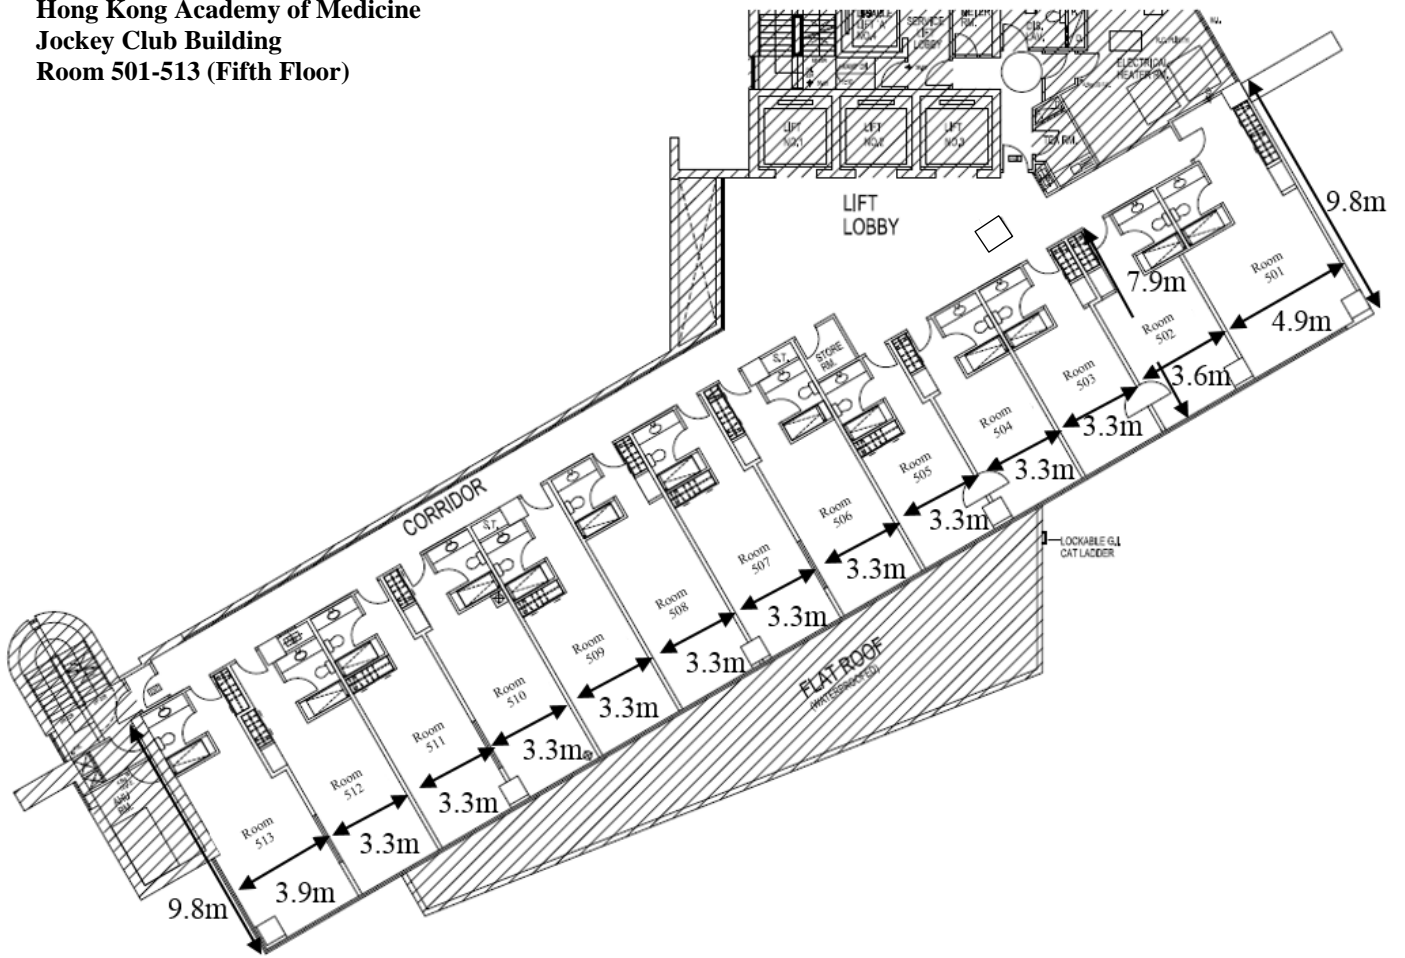

**Hong Kong Academy of Medicine
Jockey Club Building
Pao Yue Kong Auditorium (Ground Floor)**

**Hong Kong Academy of Medicine
Jockey Club Building
Lim Por Yen Lecture Theatre (Ground Floor)**

**Hong Kong Academy of Medicine
Jockey Club Building
Run Run Shaw Hall (First Floor)**

Hong Kong Academy of Medicine
 Jockey Club Building
 Exhibition Hall (Ground Floor)

-  Power Socket
-  Television Socket
-  Telephone Socket
-  Toilet
-  Window

Wong Chuk Hang Road

Hong Kong Academy of Medicine
 Jockey Club Building
 Foyer (First Floor)

-  Power Socket
-  Television Socket
-  Telephone Socket
-  Toilet
-  Window

Wong Chuk Hang Road

**Hong Kong Academy of Medicine
Jockey Club Building
(Second Floor)**

**Hong Kong Academy of Medicine
Jockey Club Building
Academy Lounge (Third Floor)**

**Hong Kong Academy of Medicine
Jockey Club Building
Room 501-513 (Fifth Floor)**

**Hong Kong Academy of Medicine
Jockey Club Building
Meeting Room 903/4 (Ninth Floor)**

1:100

- Power Socket
- Television Socket
- Telephone Socket
- Toilet
- Window