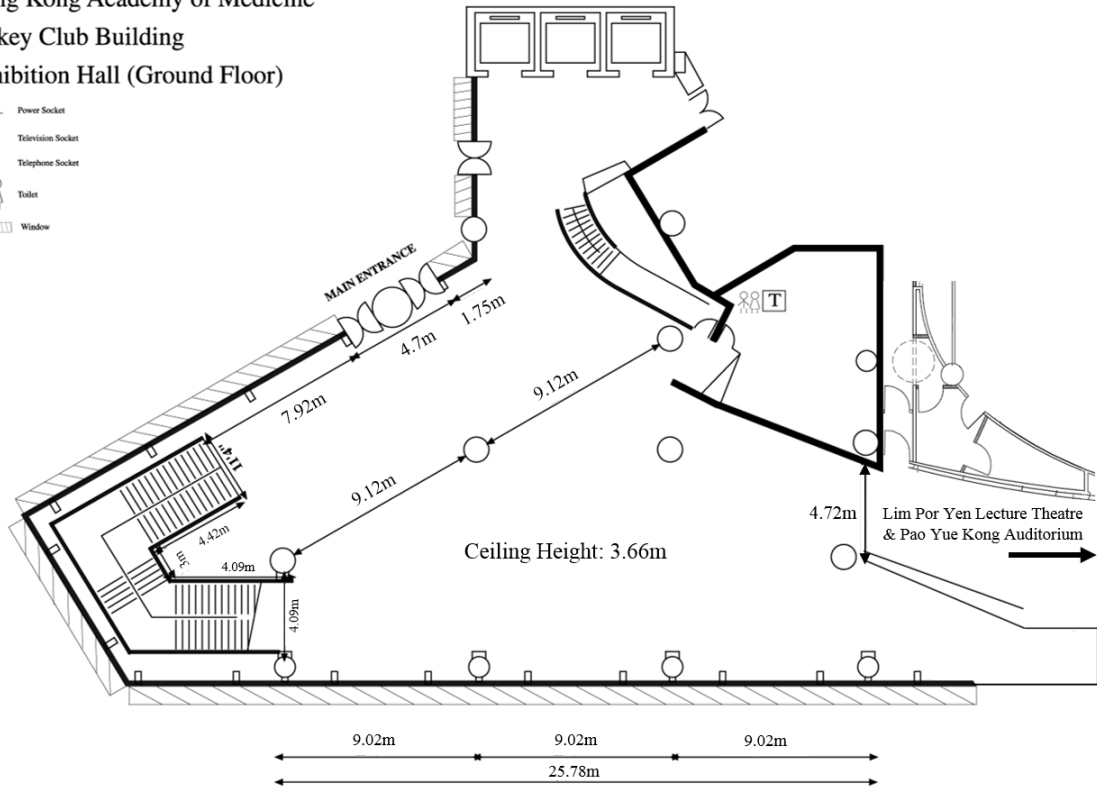

**Hong Kong Academy of Medicine
Jockey Club Building
Pao Yue Kong Auditorium (Ground Floor)**

**Hong Kong Academy of Medicine
Jockey Club Building
Lim Por Yen Lecture Theatre (Ground Floor)**

**Hong Kong Academy of Medicine
Jockey Club Building
Run Run Shaw Hall (First Floor)**

Hong Kong Academy of Medicine
 Jockey Club Building
 Exhibition Hall (Ground Floor)

-  Power Socket
-  Television Socket
-  Telephone Socket
-  Toilet
-  Window

Wong Chuk Hang Road

Hong Kong Academy of Medicine
 Jockey Club Building
 Foyer (First Floor)

-  Power Socket
-  Television Socket
-  Telephone Socket
-  Toilet
-  Window

Wong Chuk Hang Road

**Hong Kong Academy of Medicine
Jockey Club Building
(Second Floor)**

**Hong Kong Academy of Medicine
Jockey Club Building
Academy Lounge (Third Floor)**

**Hong Kong Academy of Medicine
Jockey Club Building
Room 501-513 (Fifth Floor)**

**Hong Kong Academy of Medicine
Jockey Club Building
Meeting Room 903/4 (Ninth Floor)**

1:100

- Power Socket
- Television Socket
- Telephone Socket
- Toilet
- Window